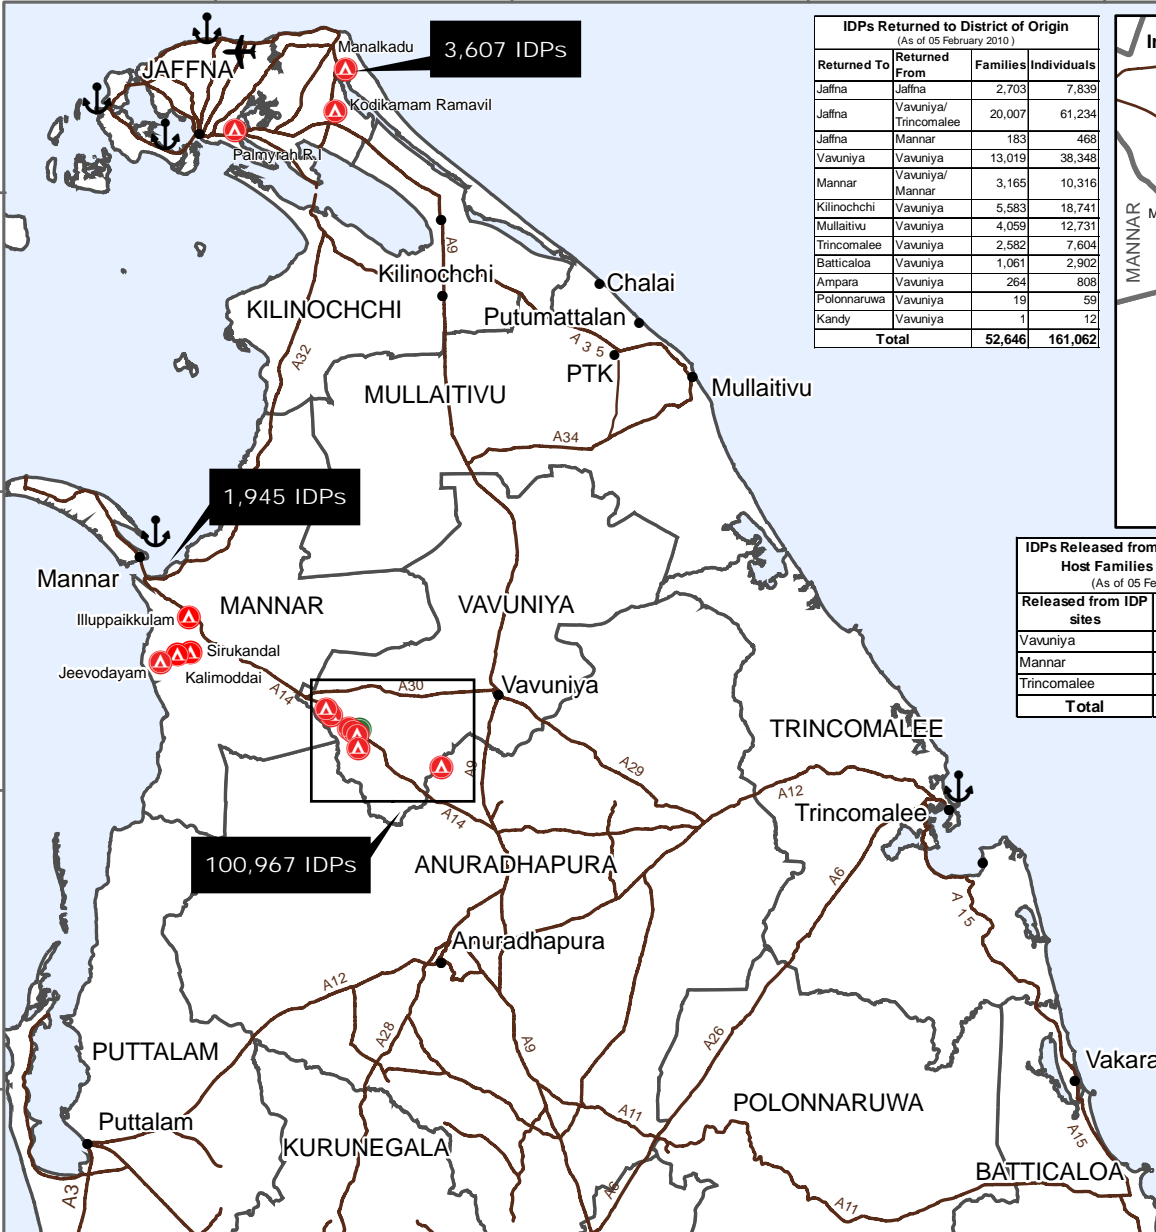

Vanni IDP Camps and Resettlement Information

Arrivals since 01 April 2008 - Updated as of 05 February 2010

Northern Area

80°2'0"E 80°31'0"E 81°0'0"E 81°29'0"E 81°58'0"E 82°27'0"E

Returned To	Returned From	Families	Individuals
Jaffna	Jaffna	2,703	7,839
Jaffna	Vavuniya/Trincomalee	20,007	61,234
Jaffna	Mannar	183	468
Vavuniya	Vavuniya	13,019	38,348
Mannar	Vavuniya/Mannar	3,165	10,316
Kilinochchi	Vavuniya	5,583	18,741
Mullaitivu	Vavuniya	4,059	12,731
Trincomalee	Vavuniya	2,582	7,604
Batticaloa	Vavuniya	1,061	2,902
Ampara	Vavuniya	264	808
Polonnaruwa	Vavuniya	19	59
Kandy	Vavuniya	1	12
Total		52,646	161,062

Area Detail

Legend

- District Boundary
- Roads
- Ports
- Domestic Airports
- Semi Permanent Shelter Sites
- Emergency Shelter Sites
- Towns / Villages

Data source(s):

UNHCR Colombo

Updated as at: **05-Feb-2010**
 Produced on: **09-Feb-2010**
 Projection / Datum: Transverse Mercator Kandawala
 Admin boundaries provided by: Survey Department, Government of Sri Lanka
 MapNumber: OCHA/LK/Colombo/IDP/017/ V62
 This map is designed for printing on A4 size
 The boundaries, names and the designations used on this map do not imply official endorsement or acceptance by the United Nations.