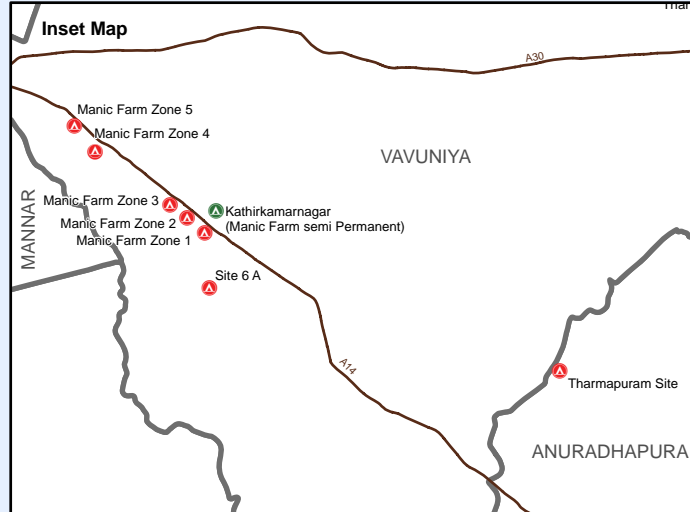

Vanni IDP Camps and Resettlement Information

Arrivals since 01 April 2008 - Updated as of 05 February 2010

Northern Area

80°2'0"E 80°31'0"E 81°0'0"E 81°29'0"E 81°58'0"E 82°27'0"E

Returned To	Returned From	Families	Individuals
Jaffna	Jaffna	2,703	7,839
Jaffna	Vavuniya/Trincomalee	20,007	61,234
Jaffna	Mannar	183	468
Vavuniya	Vavuniya	13,019	38,348
Mannar	Vavuniya/Mannar	3,165	10,316
Kilinochchi	Vavuniya	5,583	18,741
Mullaitivu	Vavuniya	4,059	12,731
Trincomalee	Vavuniya	2,582	7,604
Batticaloa	Vavuniya	1,061	2,902
Ampara	Vavuniya	264	808
Polonnaruwa	Vavuniya	19	59
Kandy	Vavuniya	1	12
Total		52,646	161,062

Released from IDP sites	Families	Individuals
Vavuniya	N/A	25,008
Mannar	N/A	3,197
Trincomalee	N/A	855
Total		29,060

District	IDP Site	Families	Individuals
Vavuniya (As of 05 Feb 2010)	Menik Farm Zone 1	7,482	23,978
	Ananthakumarasuwamy Village		
	Menik Farm Zone 2	6,831	22,885
	Menik Farm Zone 3 - Arunasalam Village	6,372	18,479
	Menik Farm Zone 4	4,043	12,841
	Menik Farm Zone 5	859	2,913
	Menik Farm camp - Kathirkamarnagar village	4,055	13,437
	Menik Farm Zone 6 A	1,171	3,970
	Tharpapuram Site	723	2,464
	Sub Total		31,536
Jaffna (As of 05 Feb 2010)	Palmyra (Research Institution)	232	316
	Kodikamam Ramavil	810	2,606
	Manalkadu (Open camp)	213	685
Sub Total		1,255	3,607
Mannar (As of 04 Feb 2010)	Illuppaikkulam	142	541
	Kalimoddai	160	548
	Sirukandal	141	554
	Jeevodayam	85	302
Sub Total		528	1,945
Total		33,319	106,519