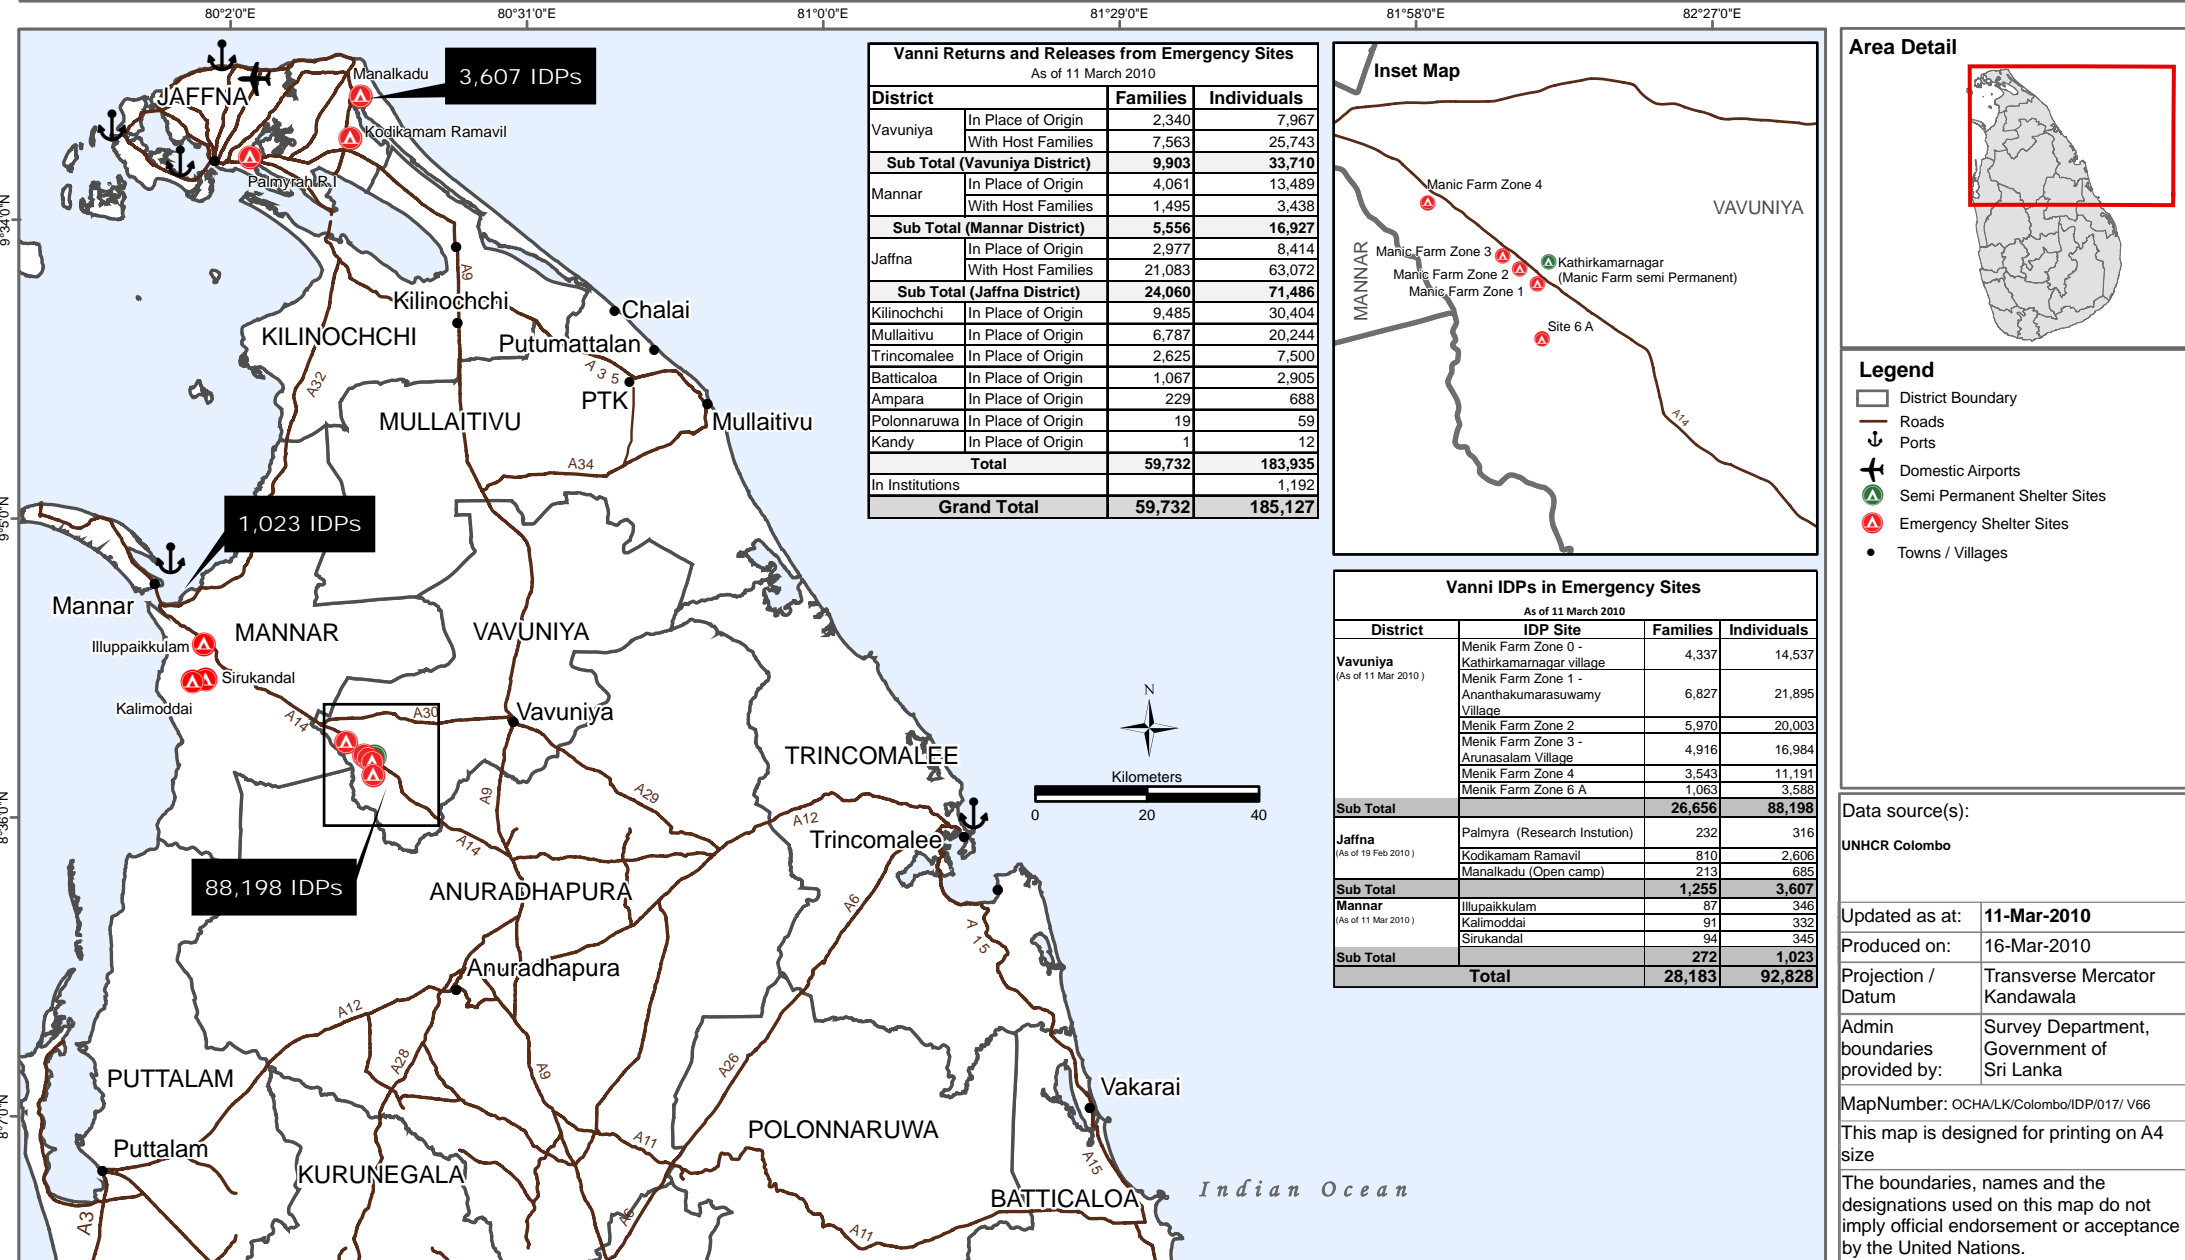

# Vanni IDP Camps and Resettlement Information

Arrivals since 01 April 2008 - Updated as of 11 March 2010

Northern Area

Vanni Returns and Releases from Emergency Sites As of 11 March 2010			
District		Families	Individuals
Vavuniya	In Place of Origin	2,340	7,967
	With Host Families	7,563	25,743
<b>Sub Total (Vavuniya District)</b>		<b>9,903</b>	<b>33,710</b>
Mannar	In Place of Origin	4,061	13,489
	With Host Families	1,495	3,438
<b>Sub Total (Mannar District)</b>		<b>5,556</b>	<b>16,927</b>
Jaffna	In Place of Origin	2,977	8,414
	With Host Families	21,083	63,072
<b>Sub Total (Jaffna District)</b>		<b>24,060</b>	<b>71,486</b>
Kilinochchi	In Place of Origin	9,485	30,404
Mullaitivu	In Place of Origin	6,787	20,244
Trincomalee	In Place of Origin	2,625	7,500
Batticaloa	In Place of Origin	1,067	2,905
Ampara	In Place of Origin	229	688
Polonnaruwa	In Place of Origin	19	59
Kandy	In Place of Origin	1	12
<b>Total</b>		<b>59,732</b>	<b>183,935</b>
In Institutions			1,192
<b>Grand Total</b>		<b>59,732</b>	<b>185,127</b>

**Legend**

- District Boundary
- Roads
- Ports
- Domestic Airports
- Semi Permanent Shelter Sites
- Emergency Shelter Sites
- Towns / Villages

Data source(s):  
UNHCR Colombo

Updated as at: **11-Mar-2010**  
Produced on: **16-Mar-2010**