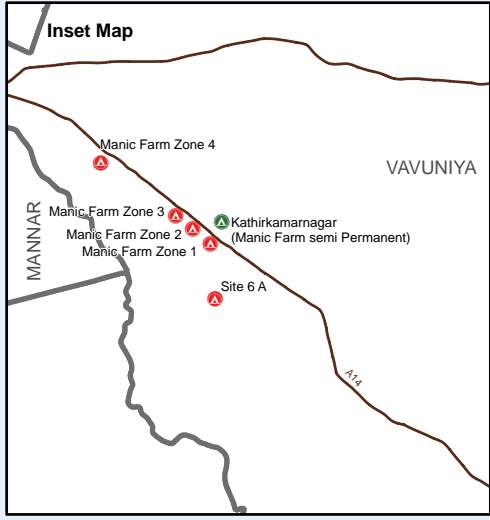

# Vanni IDP Camps and Resettlement Information

Arrivals since 01 April 2008 - Updated as of 11 March 2010

Northern Area

Vanni Returns and Releases from Emergency Sites As of 11 March 2010			
District		Families	Individuals
Vavuniya	In Place of Origin	2,340	7,967
	With Host Families	7,563	25,743
<b>Sub Total (Vavuniya District)</b>		<b>9,903</b>	<b>33,710</b>
Mannar	In Place of Origin	4,061	13,489
	With Host Families	1,495	3,438
<b>Sub Total (Mannar District)</b>		<b>5,556</b>	<b>16,927</b>
Jaffna	In Place of Origin	2,977	8,414
	With Host Families	21,083	63,072
<b>Sub Total (Jaffna District)</b>		<b>24,060</b>	<b>71,486</b>
Kilinochchi	In Place of Origin	9,485	30,404
Mullaitivu	In Place of Origin	6,787	20,244
Trincomalee	In Place of Origin	2,625	7,500
Batticaloa	In Place of Origin	1,067	2,905
Ampara	In Place of Origin	229	688
Polonnaruwa	In Place of Origin	19	59
Kandy	In Place of Origin	1	12
<b>Total</b>		<b>59,732</b>	<b>183,935</b>
In Institutions			1,192
<b>Grand Total</b>		<b>59,732</b>	<b>185,127</b>

Vanni IDPs in Emergency Sites As of 11 March 2010			
District	IDP Site	Families	Individuals
Vavuniya (As of 11 Mar 2010)	Menik Farm Zone 0 - Kathirkamarnagar Village	4,337	14,537
	Menik Farm Zone 1 - Ananthakumarasuwamy Village	6,827	21,895
	Menik Farm Zone 2	5,970	20,003
	Menik Farm Zone 3 - Arunasalam Village	4,916	16,984
	Menik Farm Zone 4	3,543	11,191
	Menik Farm Zone 6 A	1,063	3,588
<b>Sub Total</b>		<b>26,656</b>	<b>88,198</b>
Jaffna (As of 19 Feb 2010)	Palmyra (Research Institution)	232	316
	Kodikamam Ramavil	810	2,606
	Manalkadu (Open camp)	213	685
<b>Sub Total</b>		<b>1,255</b>	<b>3,607</b>
Mannar (As of 11 Mar 2010)	Illuppaikkulam	87	346
	Kalimoddai	91	332
	Sirukandai	94	345
<b>Sub Total</b>		<b>272</b>	<b>1,023</b>
<b>Total</b>		<b>28,183</b>	<b>92,828</b>