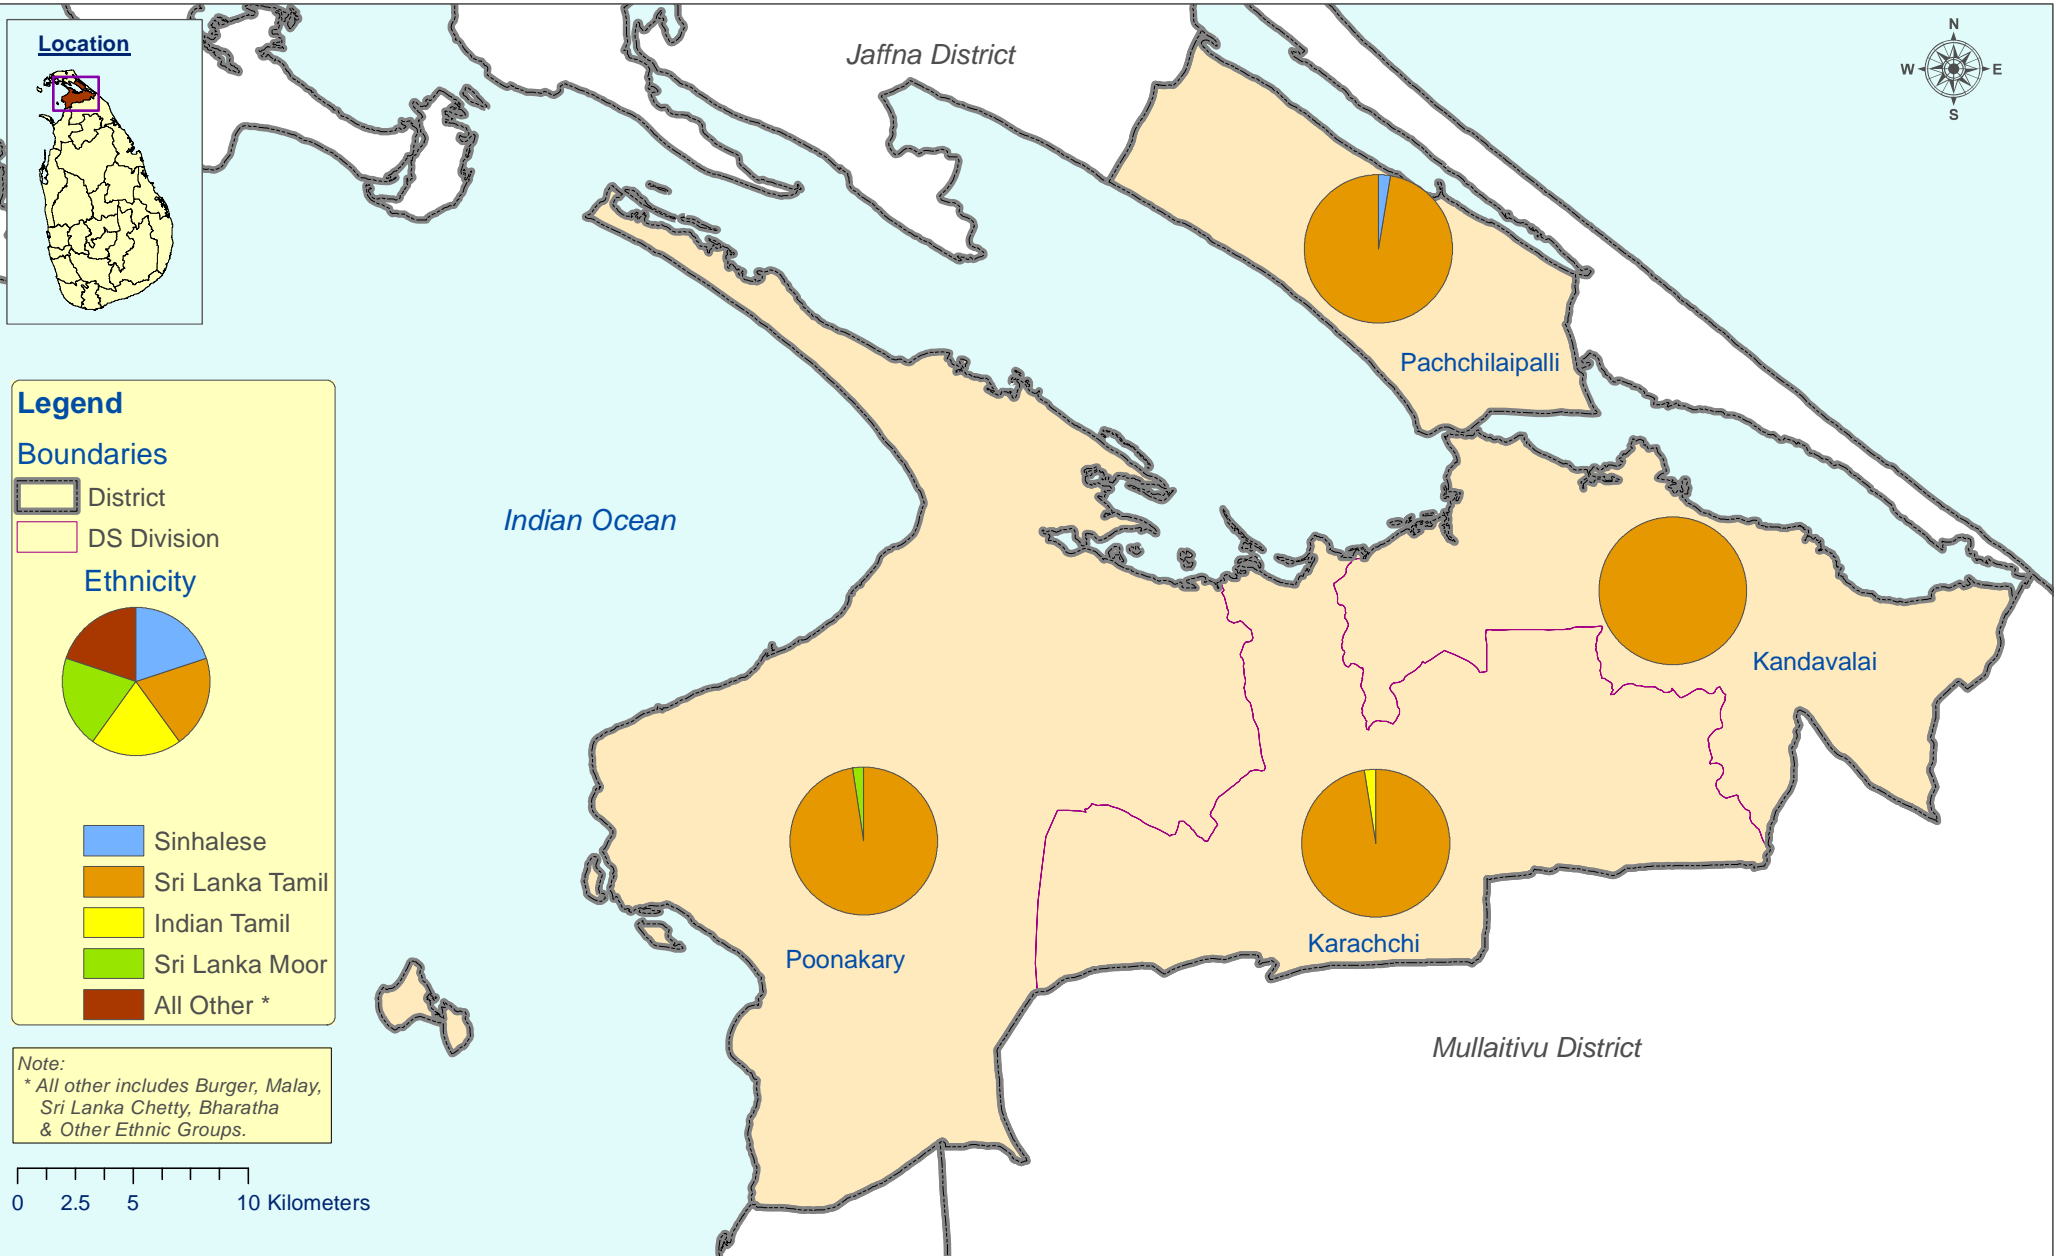

Map: P3.45.4.1 **Population by Ethnicity and DS Division - Kilinochchi District, 2012**

Jaffna District

Pachchilaipalli

Indian Ocean

Kandavalai

Poonakary

Karachchi

Mullaitivu District

79°50'0"E 80°0'0"E 80°10'0"E 80°20'0"E 80°30'0"E