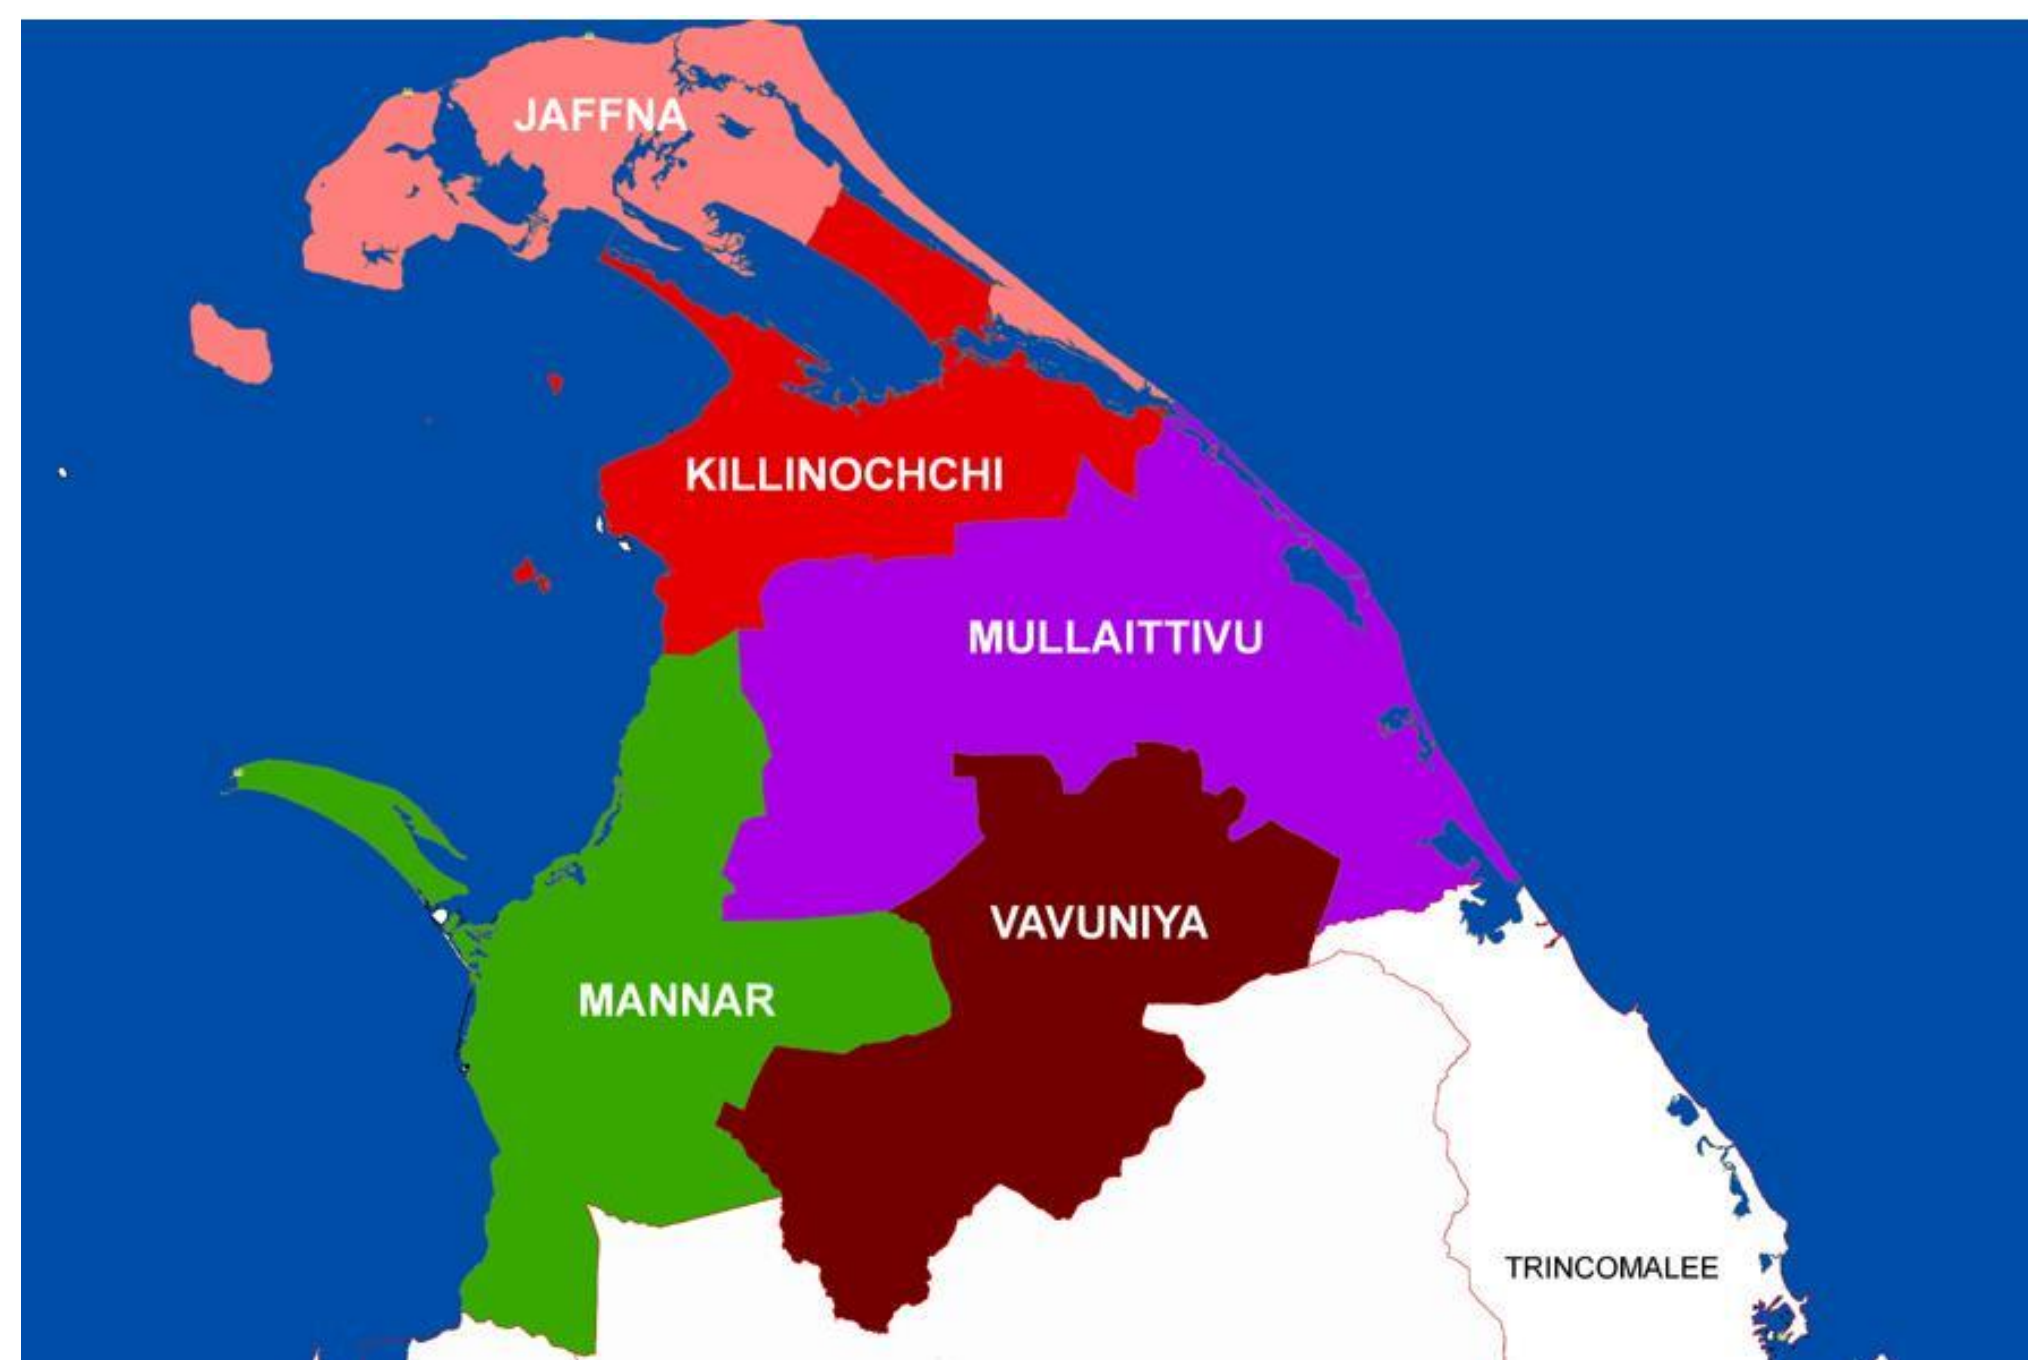

## LAND OCCUPIED BY GOVERNMENT DEPARTMENTS IN NORTH (Acre)

(222,329 acres)

DISTRICT	FOREST DEPARTMENT	ARCHEOLOGY DEPARTMENT	WILD LIFE DEPARTMENT	MAHAVELI AUTHORITY	TOTAL (Acre)
MULLAITIVU	32,310	860	17216	9800	60,186
JAFFNA	5807.69	67	72406.22	0	78280.91
KILINOCHI	11510	115	8603	0	20228
MANNAR	21316	49	19689	0	41054
VAVUNIYA	15063	216	7301	0	22580
	<b>86,007</b>	<b>1,307</b>	<b>125,215</b>	<b>9,800</b>	

**LAND OCCUPIED BY THE GOVERNMENT DEPARTMENTS IN NORTH**

**222,329 Acre**

Another 11,500 Acre land has been gazetted recently to be occupied by Mahaveli Authority in Mullaitivu District.