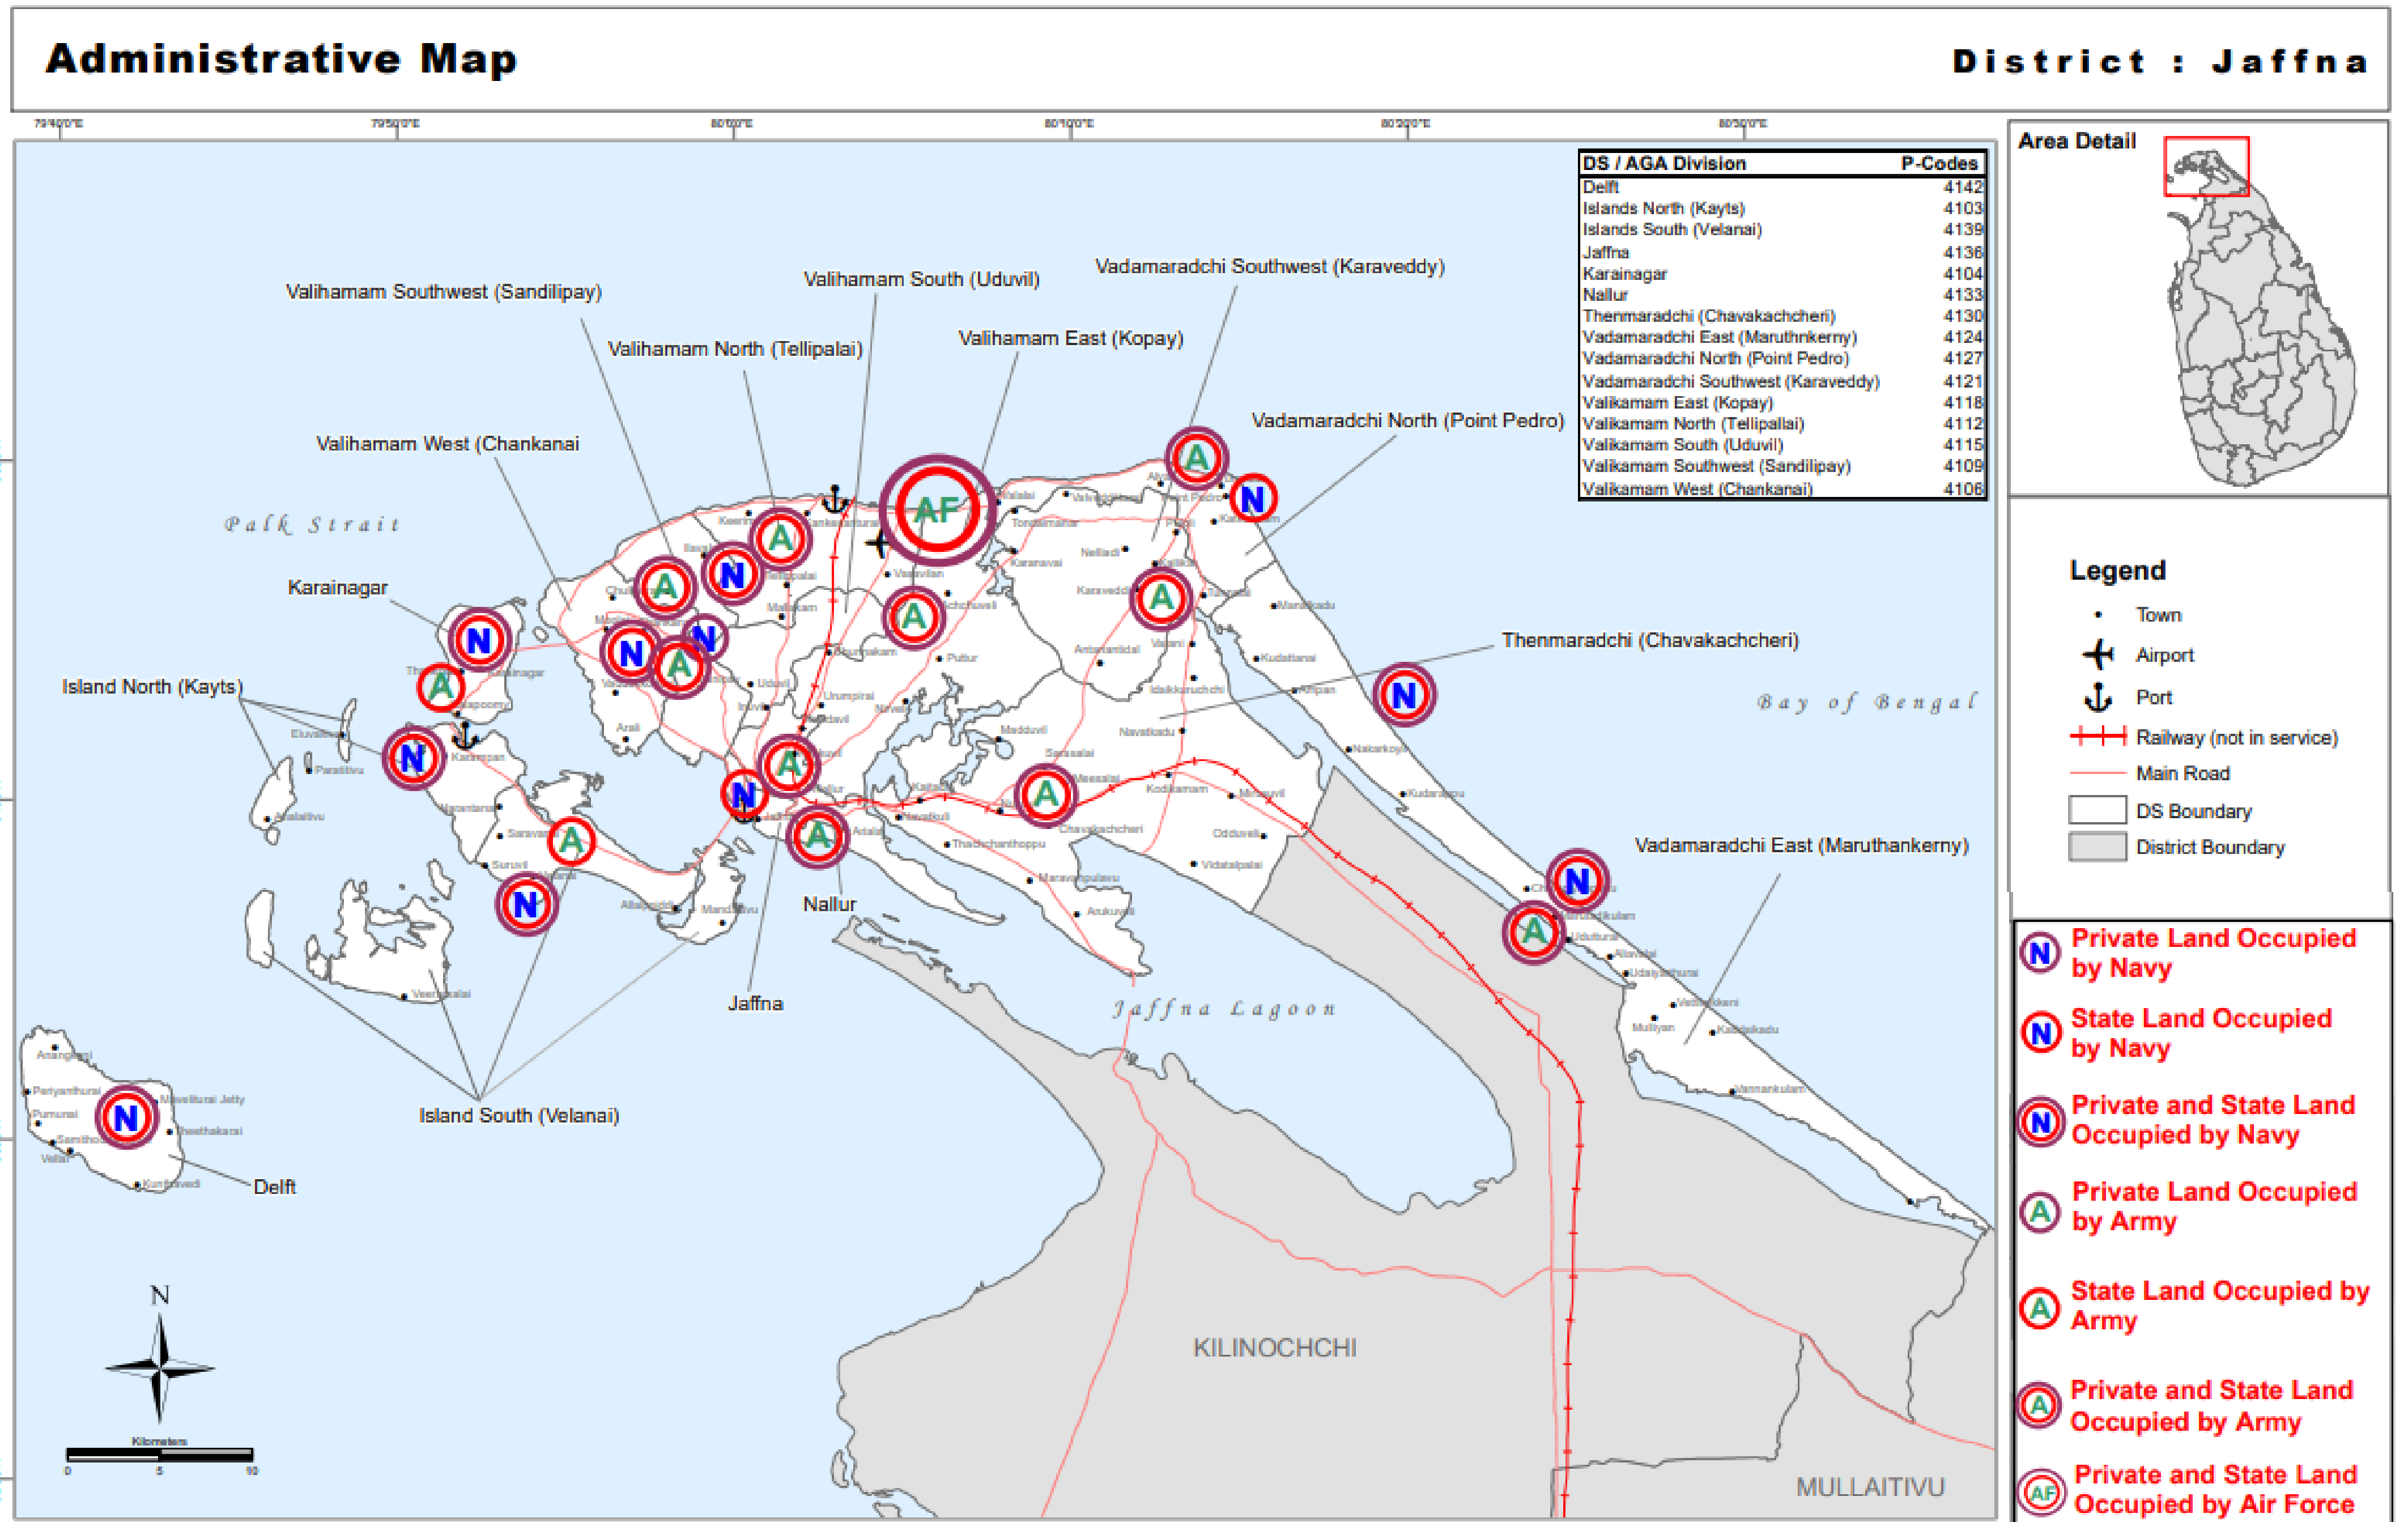

GOVERNMENT DEPARTMENTS OCCUPY JAFFNA PENINSULA (78280.91 acres)

SECURITY FORCES OCCUPY JAFFNA PENINSULA

Private and State Land Occupied by Sri Lanka's Armed Forces