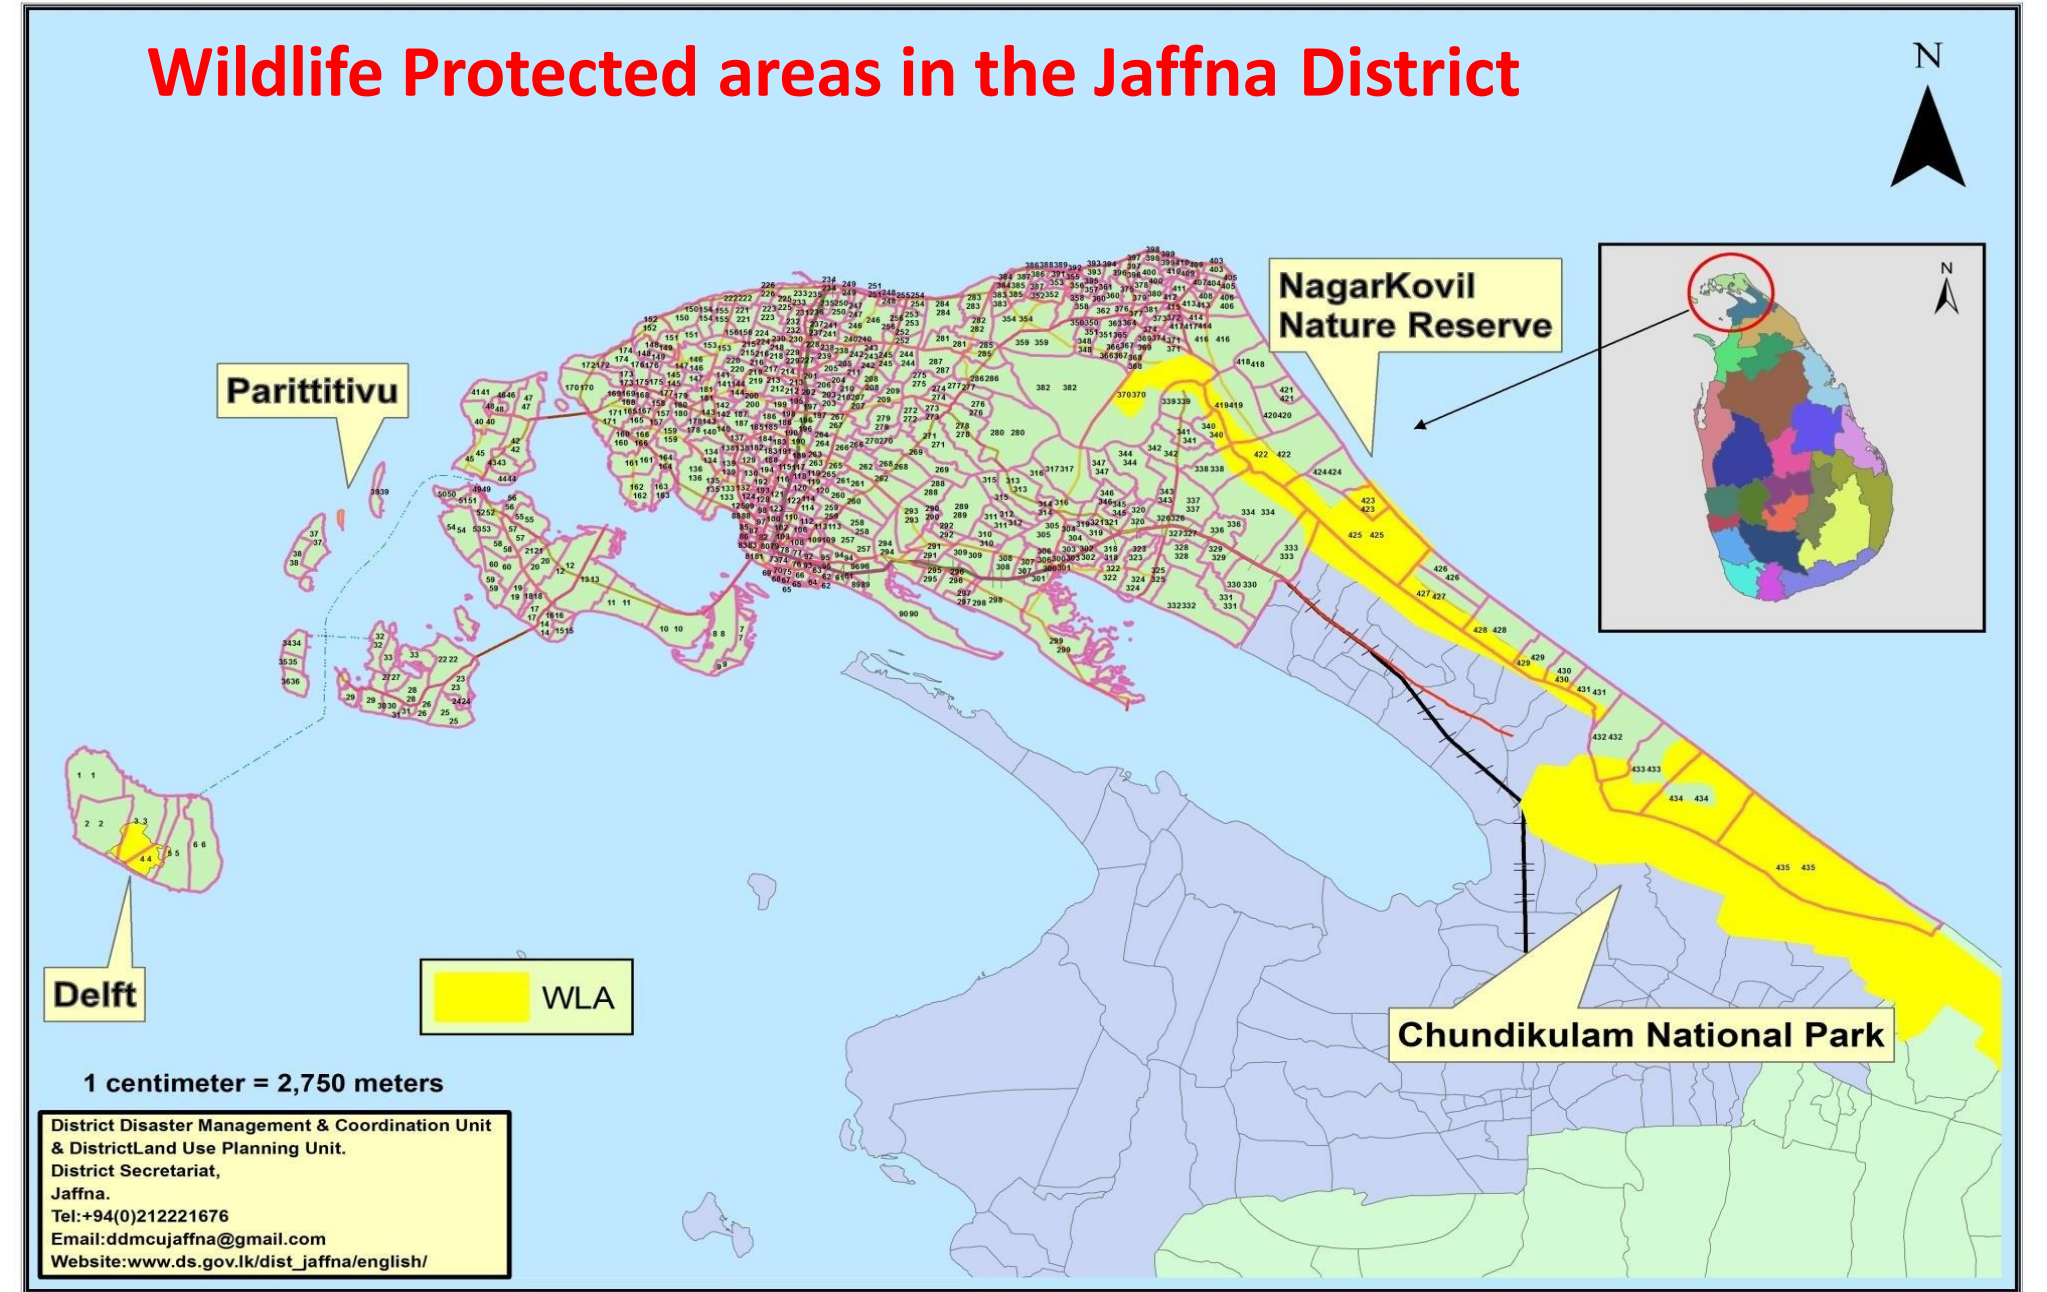

GOVERNMENT DEPARTMENTS OCCUPY JAFFNA PENINSULA (78280.91 acres)

SECURITY FORCES OCCUPY JAFFNA PENINSULA

Private and State Land Occupied by Sri Lanka's Armed Forces